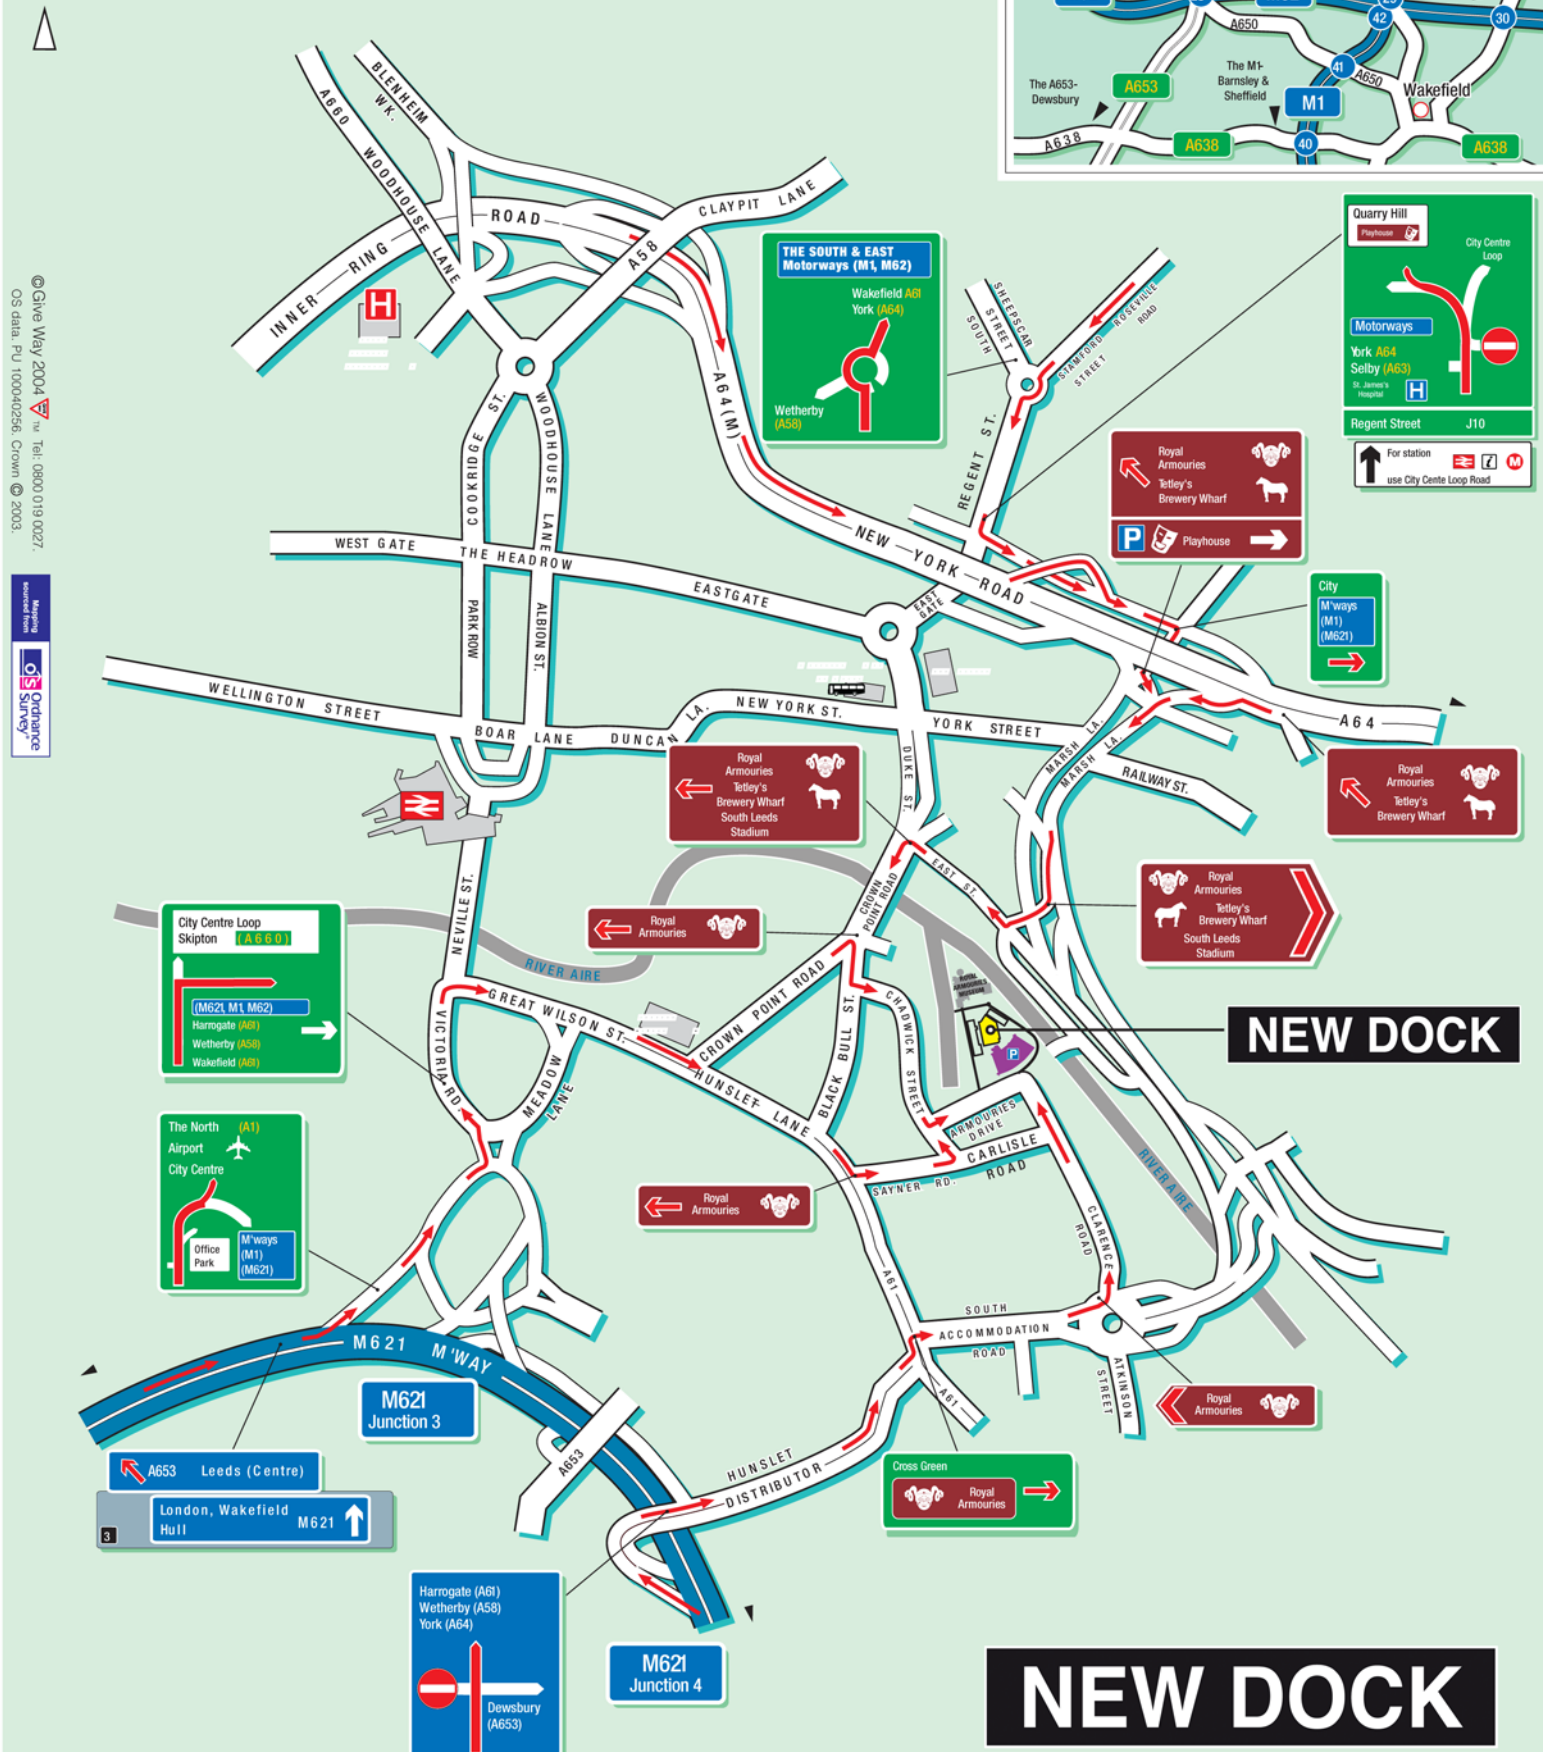

By Bus
Leeds Bus & Coach Station is approximately 15 minutes walk away or 5 minutes by taxi.

By Rail
Leeds Station is approximately 20 minutes walk away or 5 minutes by taxi.

By Air
Leeds/Bradford Airport is approximately 30 minutes drive away.

© Give Way 2004
OS data, PD 100040296, Crown © 2003.

Quarry Hill
Playhouse
City Centre Loop

Motorways
York A64
Selby (A63)
St. James's Hospital

Regent Street J10

For station use City Centre Loop Road

City Centre Loop
Skipton (A660)

(M621 M1 M62)
Harrogate (A61)
Wetherby (A58)
Wakefield (A63)

The North
Airport
City Centre

Office Park
M'ways (M1)
(M621)

A653 Leeds (Centre)

London, Wakefield Hull M621 ↑

Harrogate (A61)
Wetherby (A58)
York (A64)

Dewsbury (A653)

M621 Junction 4

NEW DOCK

NEW DOCK