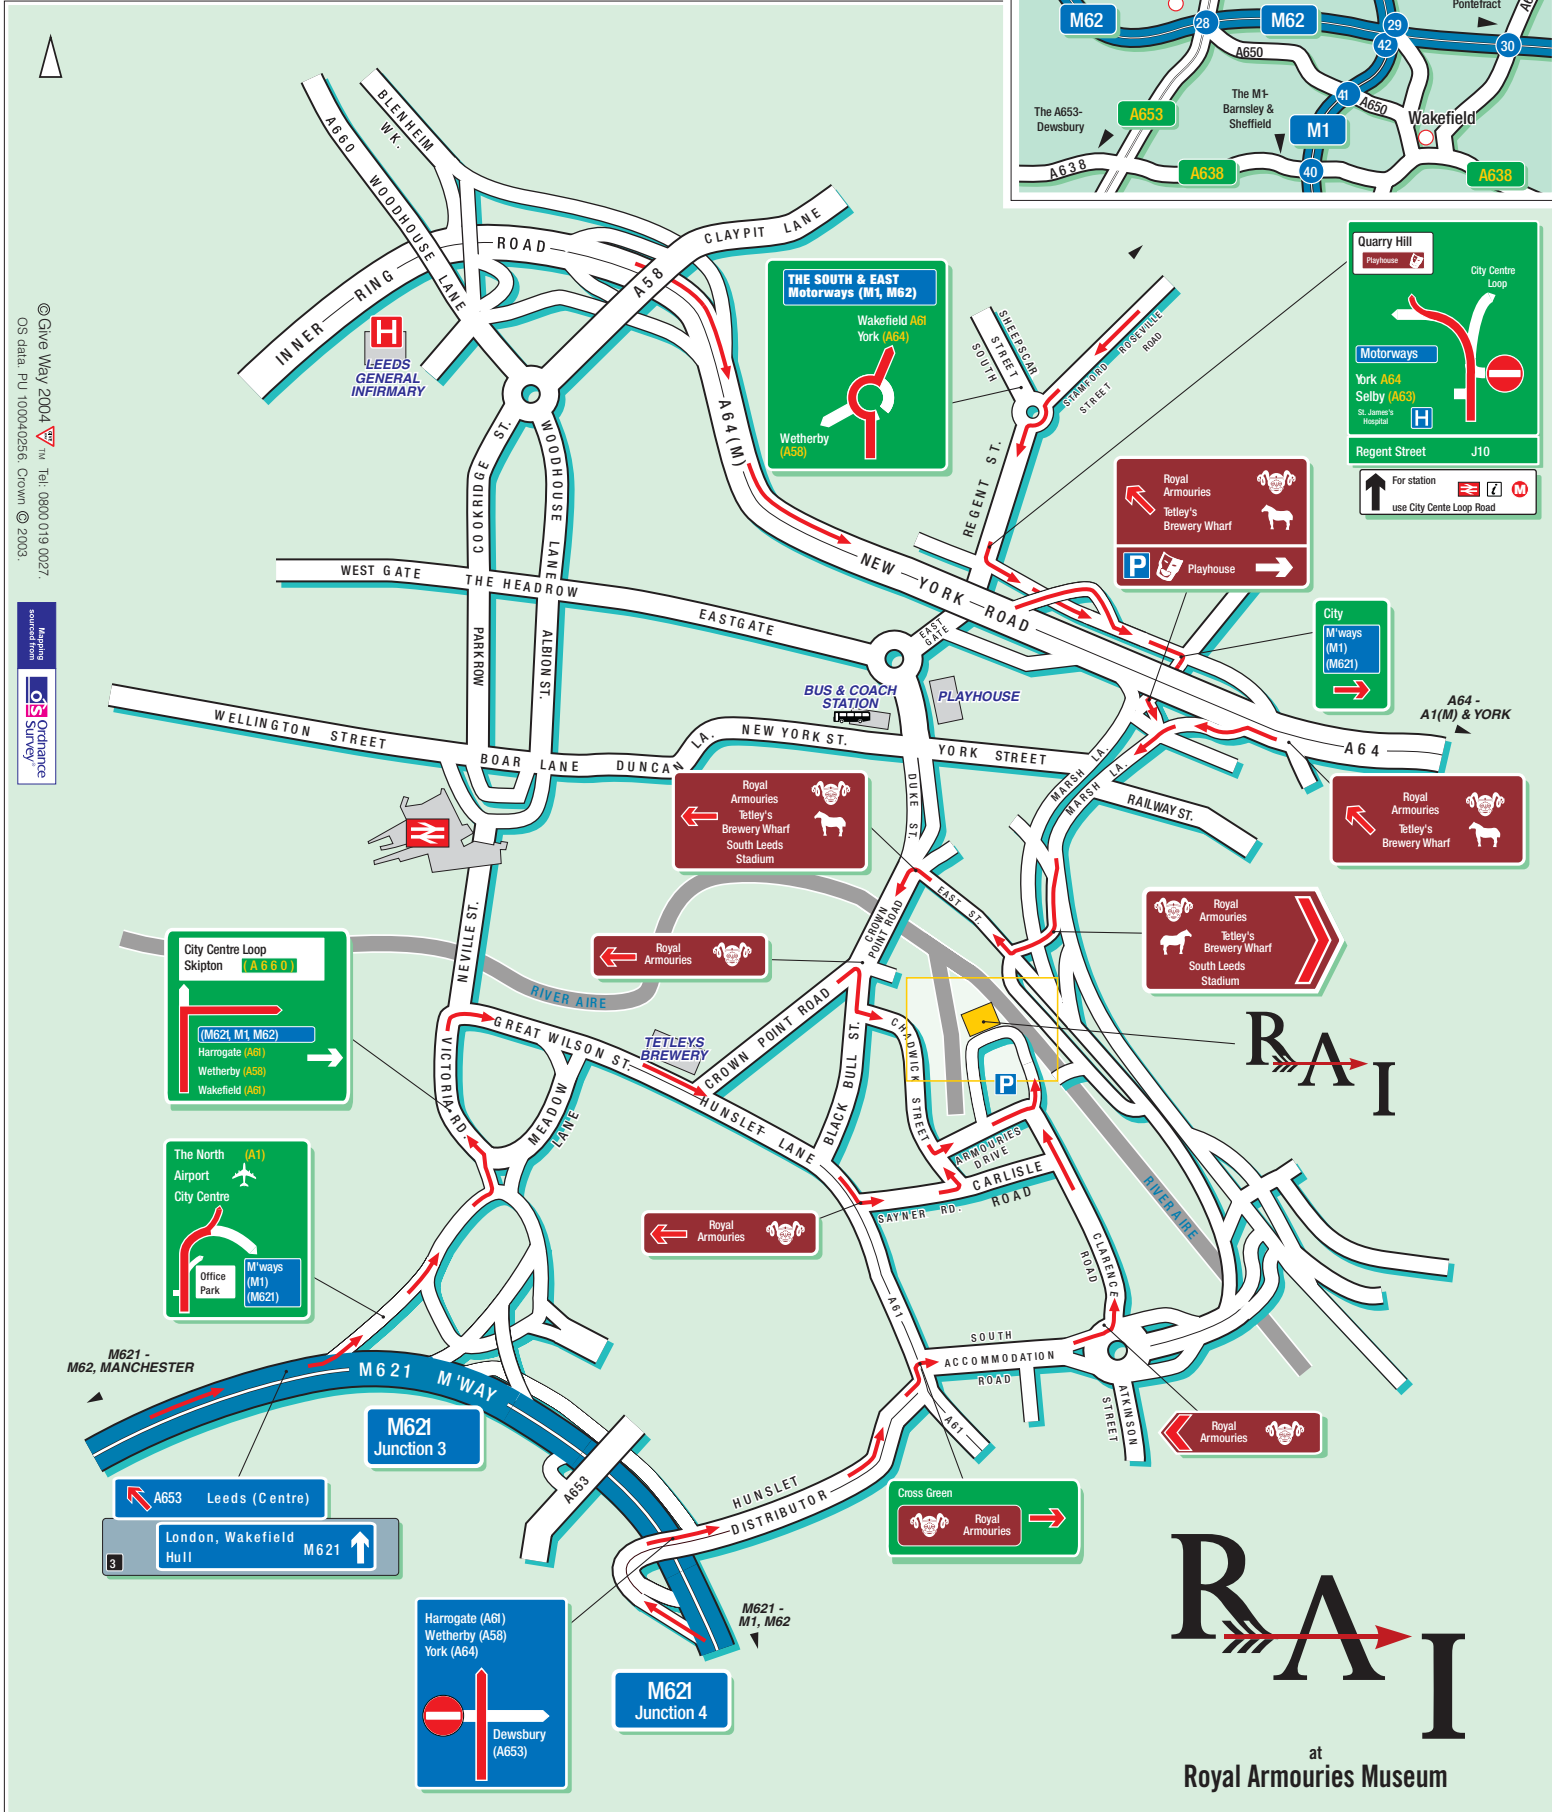

### Public Transport

**Parking.**  
1650 multi-storey car parking spaces  
8 Coach parking spaces available.

**By Bus.**  
Leeds Bus & Coach Station is  
approximately 15 minutes walk away  
or 5 minutes by taxi.

**By Rail.**  
Leeds Station is approximately 20  
minutes walk away or 5 minutes  
by taxi.

**By Air.**  
Leeds/Bradford Airport is  
approximately 30 minutes drive away.

© Give Way 2004  
OS data. PU 100040256. Crown © 2003.

**Quarry Hill**  
Playhouse  
City Centre Loop

**Motorways**  
York A64  
Selby (A63)  
St. James's Hospital

Regent Street J10

For station  
use City Centre Loop Road

**City**  
M'ways (M1)  
(M62)

Royal Armouries  
Tetley's Brewery Wharf  
South Leeds Stadium

Royal Armouries  
Tetley's Brewery Wharf  
South Leeds Stadium

**City Centre Loop**  
Skipton (A660)

(M621 M1 M62)  
Harrogate (A61)  
Wetherby (A58)  
Wakefield (A61)

**The North**  
Airport  
City Centre